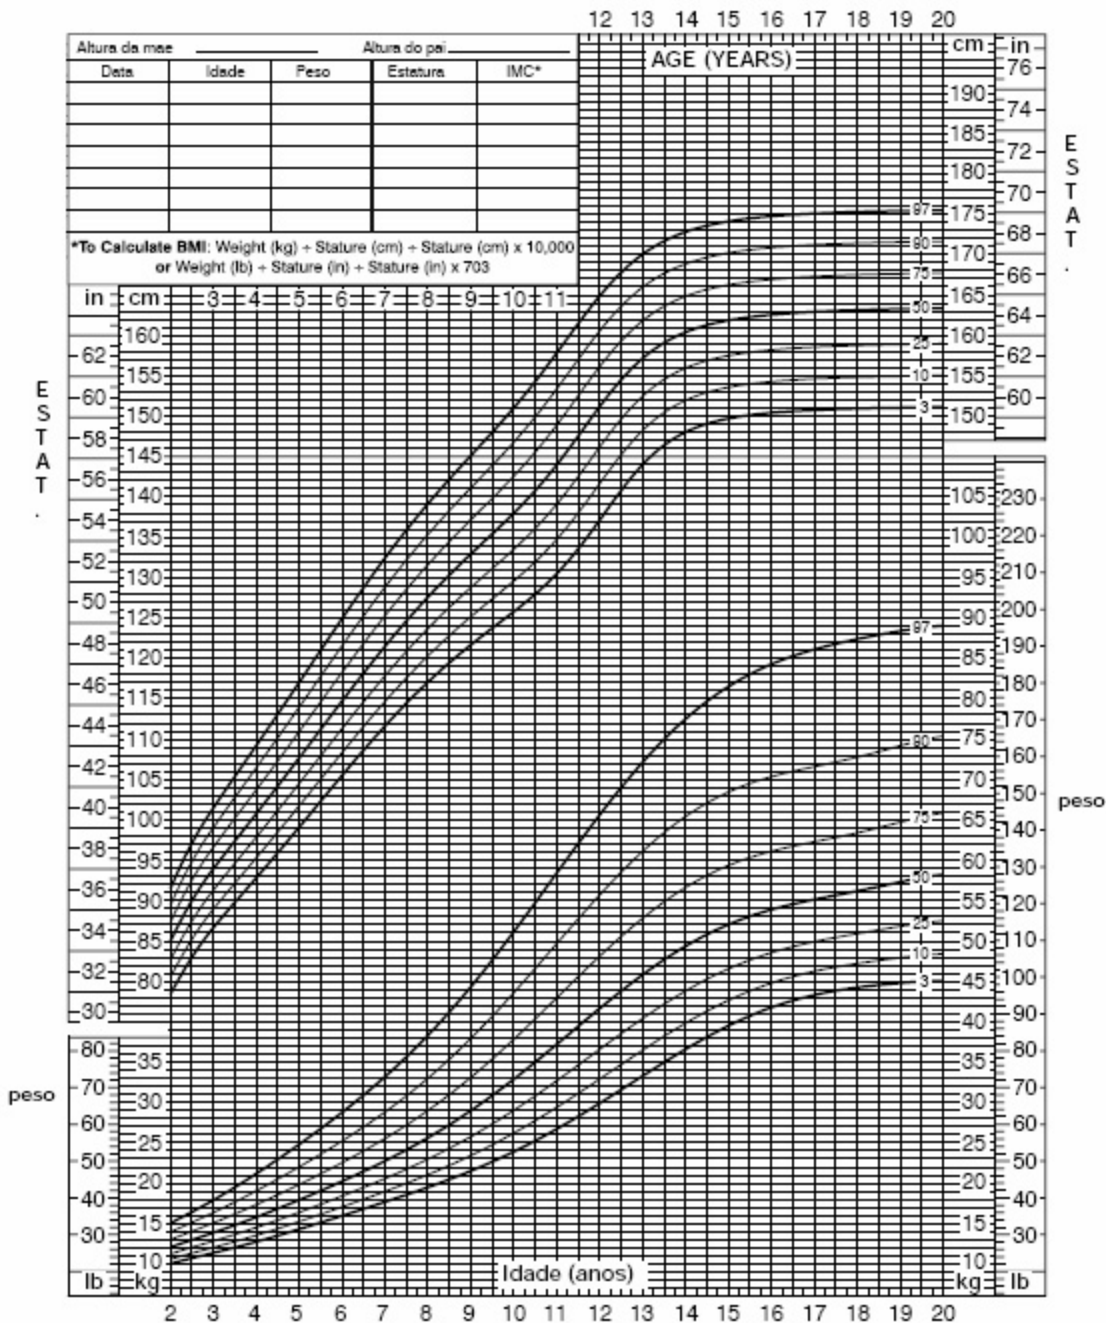

2 a 20 anos: meninas  
estatura para idade e peso para idade

Nome \_\_\_\_\_

registro # \_\_\_\_\_

Revised and corrected November 21, 2000.

SOURCE: Developed by the National Center for Health Statistics in collaboration with the National Center for Chronic Disease Prevention and Health Promotion (2000).